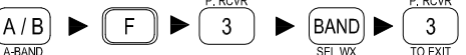

MEMORY BANK

VFO / BANDS / AM / FM

ACTIVATE APRS

APRS MESSAGES

GPS POSITION / INFO

WEATHER BAND (FOR PRESET FREQ. PRESS BAND)

BEACON SHORTCUT

DN (AUTO DM)
DN (CF4M) (WIDE DM)
VW (HQ DIG) (WIDE DM)
TN (TONE ENCD)
TSQ (TONE SQLC)
FM (ANALOG)
FM (AUTO ANLG)