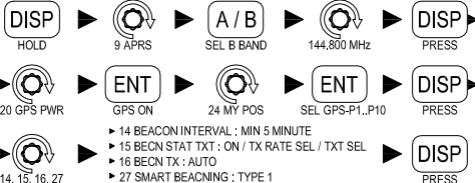

DIRECT RECALL
ENT MEMORY NUMBER

VFO / BANK SCAN

BATTERY VOLTAGE ON DISPLAY

STORE VFO TO MEMORY

REPEATER SHIFT / SIMPLEX

CTCSS TONE ON / OFF

CTCSS TONE FREQUENCY

MEMORY NAME / MEMORY PROTECT

MEMORY BANK

VFO / BANDS / AM / FM

ACTIVATE APRS

APRS MESSAGES

GPS POSITION / INFO

WEATHER BAND (FOR PRESET FREQ. PRESS BAND)

BEACON SHORTCUT

DN (AUTO DM)
DN (CF4M) (WIDE DM)
VW (HQ DIG) (WIDE DM)
TN (TONE ENCD)
TSQ (TONE SQLC)
FM (ANALOG)
FM (AUTO ANLG)