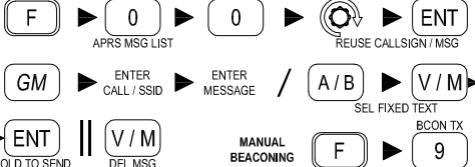

DIRECT RECALL
ENT MEMORY NUMBER

VFO / BANK SCAN

BATTERY VOLTAGE ON DISPLAY

STORE VFO TO MEMORY

REPEATER SHIFT / SIMPLEX

CTCSS TONE ON / OFF

CTCSS TONE FREQUENCY

MEMORY NAME / MEMORY PROTECT

MEMORY BANK

VFO / BANDS / AM / FM

ACTIVATE APRS

APRS MESSAGES

GPS POSITION / INFO

WEATHER BAND (FOR PRESET FREQ. PRESS BAND)

BEACON SHORTCUT

DN (AUTO DM)
DN (CF4M) (WIDE DM)
VW (HQ DIG) (WIDE DM)
TN (TONE ENCD)
TSQ (TONE SQLC)
FM (ANALOG)
FM (AUTO ANLG)